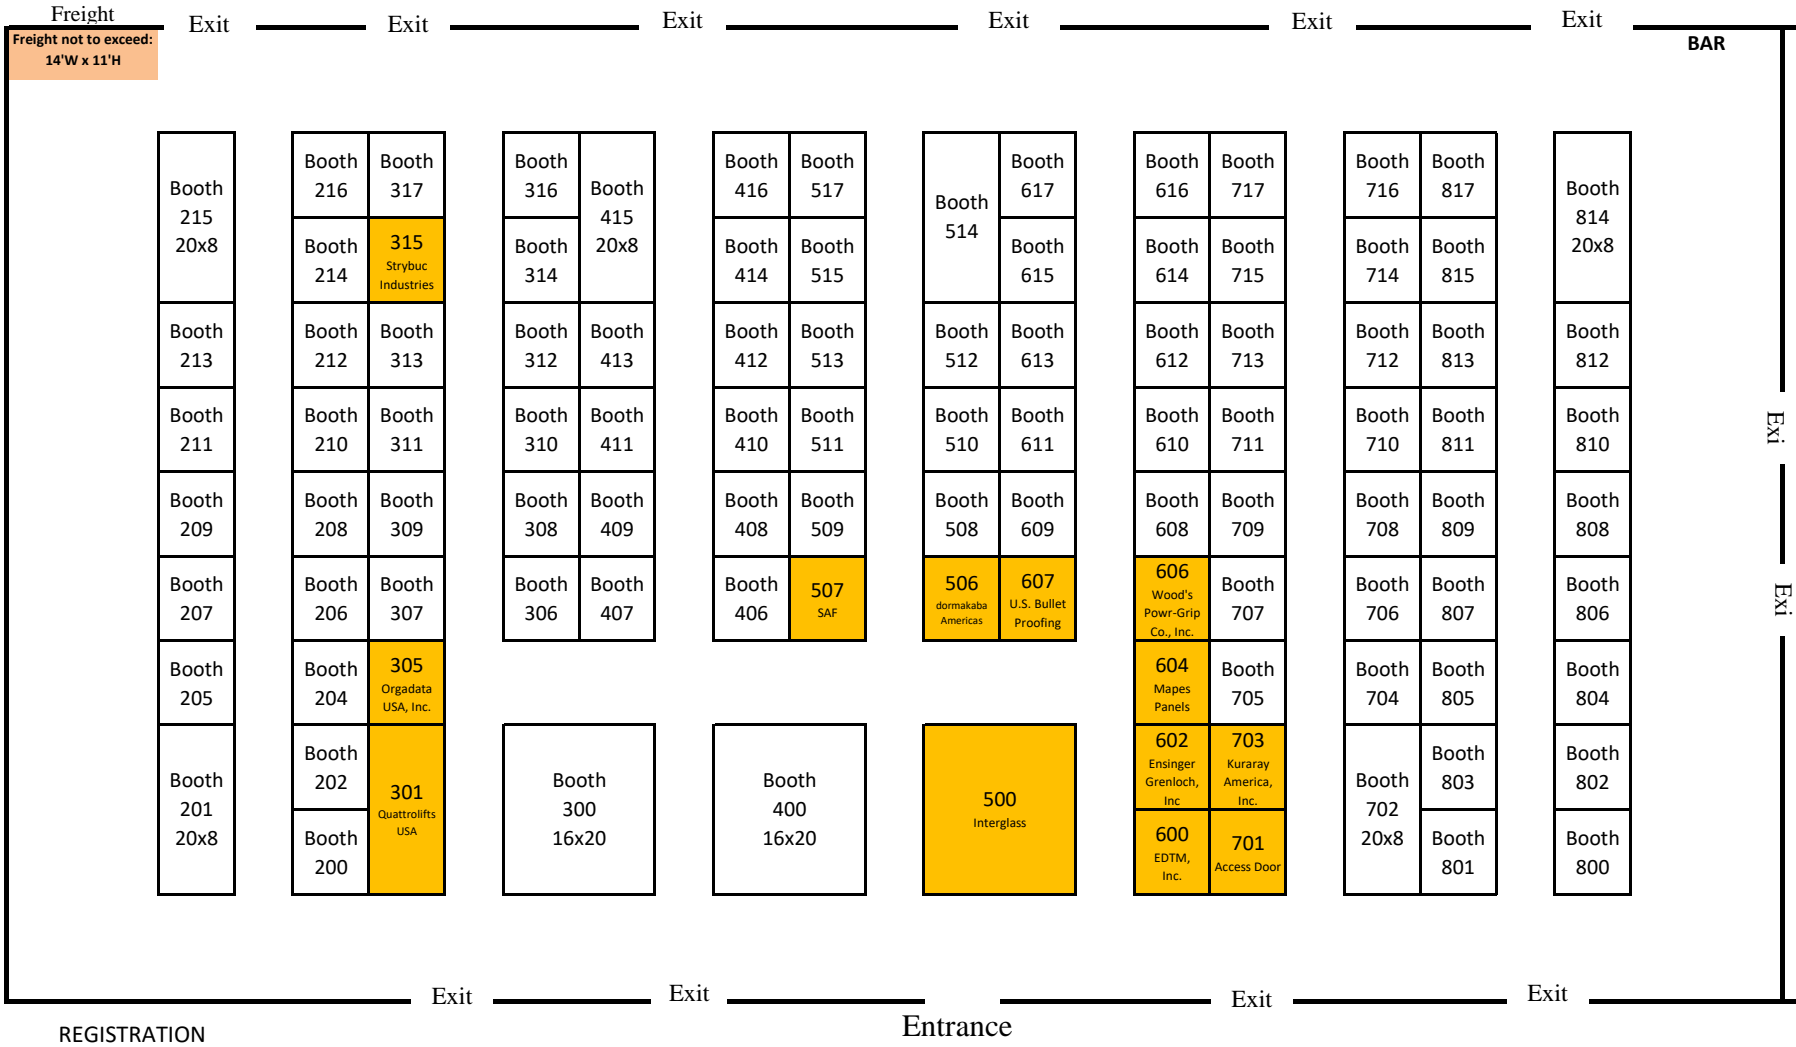

January 25-26, 2024
 Rosen Plaza Hotel
 Orlando, Florida

Floor Plan

floor plan is not to scale and subject to change

Foyer Area

Booth Space:	Standard Booths are 10' W by 8' D Larger booths are marked with dimensions	KEY:	Available Booths	Reserved Booths
Freight Restrictions:	Freight not to exceed 14'W x 11'H	This is not a live document, & the booth space shown may have been secured by another company.		