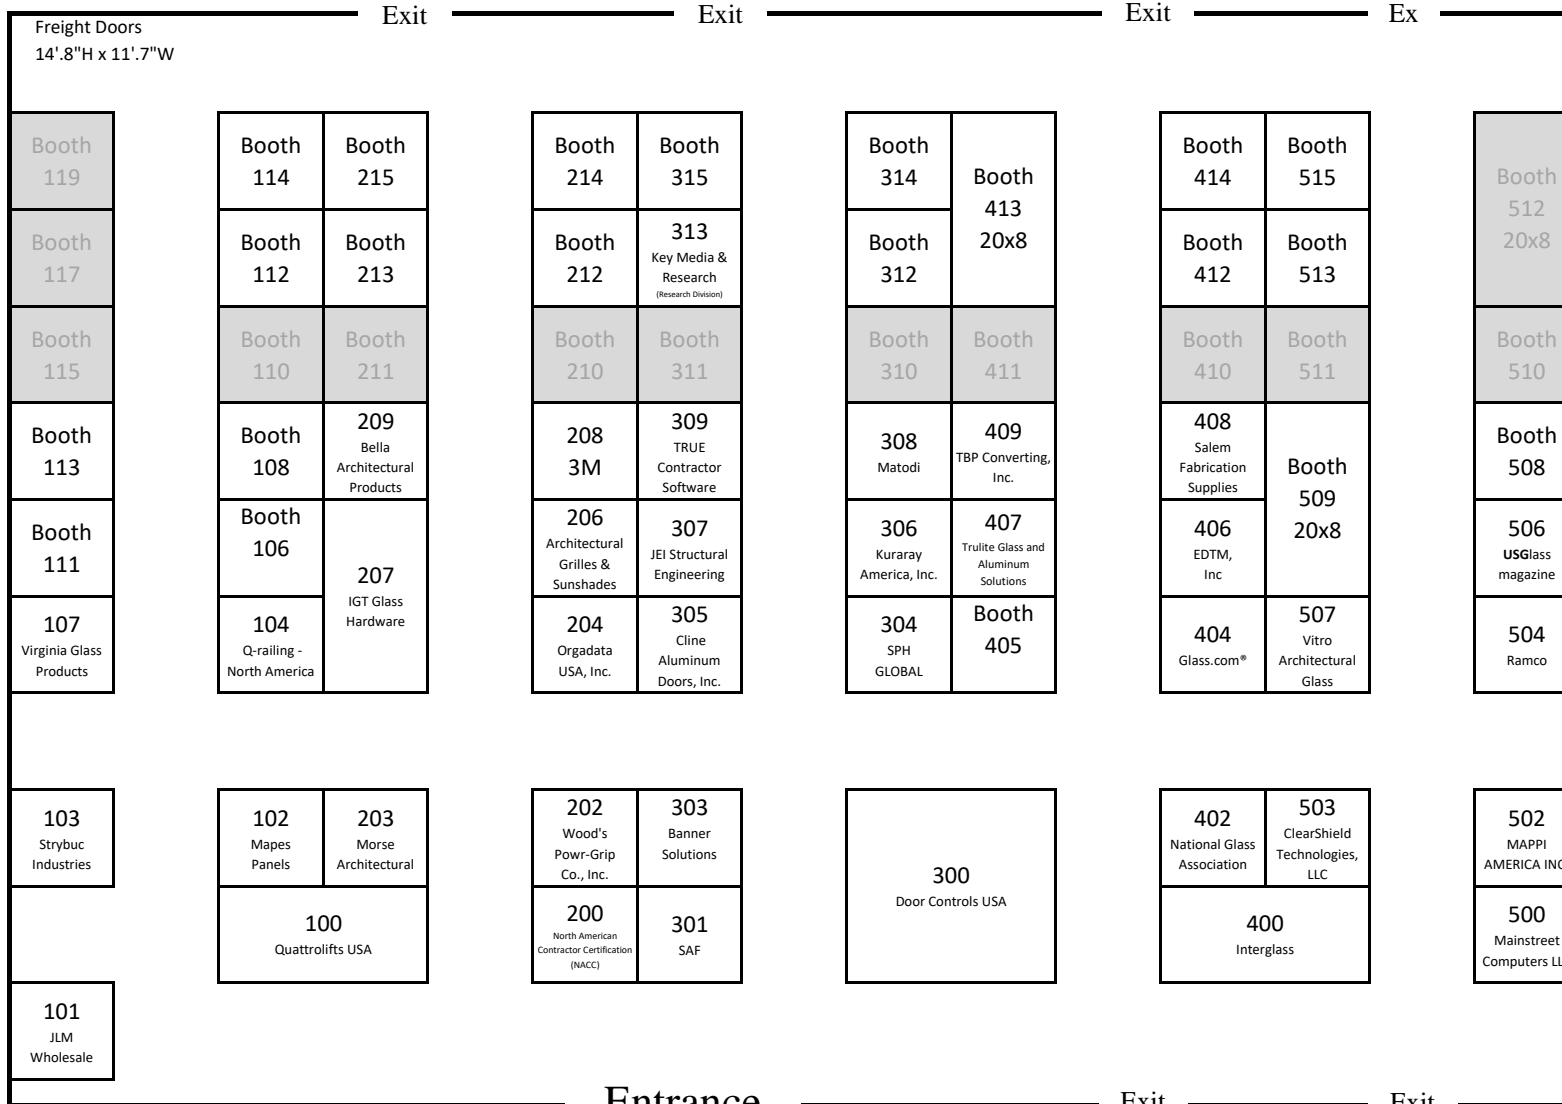

Glass Expo Southeast™ '22

January 6-7, 2022
 Rosen Plaza Hotel
 Orlando, Florida

Floor Plan

Please note that the floor plan
 is not to scale.

Foyer Area

Booths are 10'W x 8'D | Larger booths are marked with dimensions.

Freight not to exceed: 14'W x 11'H.

 Booth Space Not Available